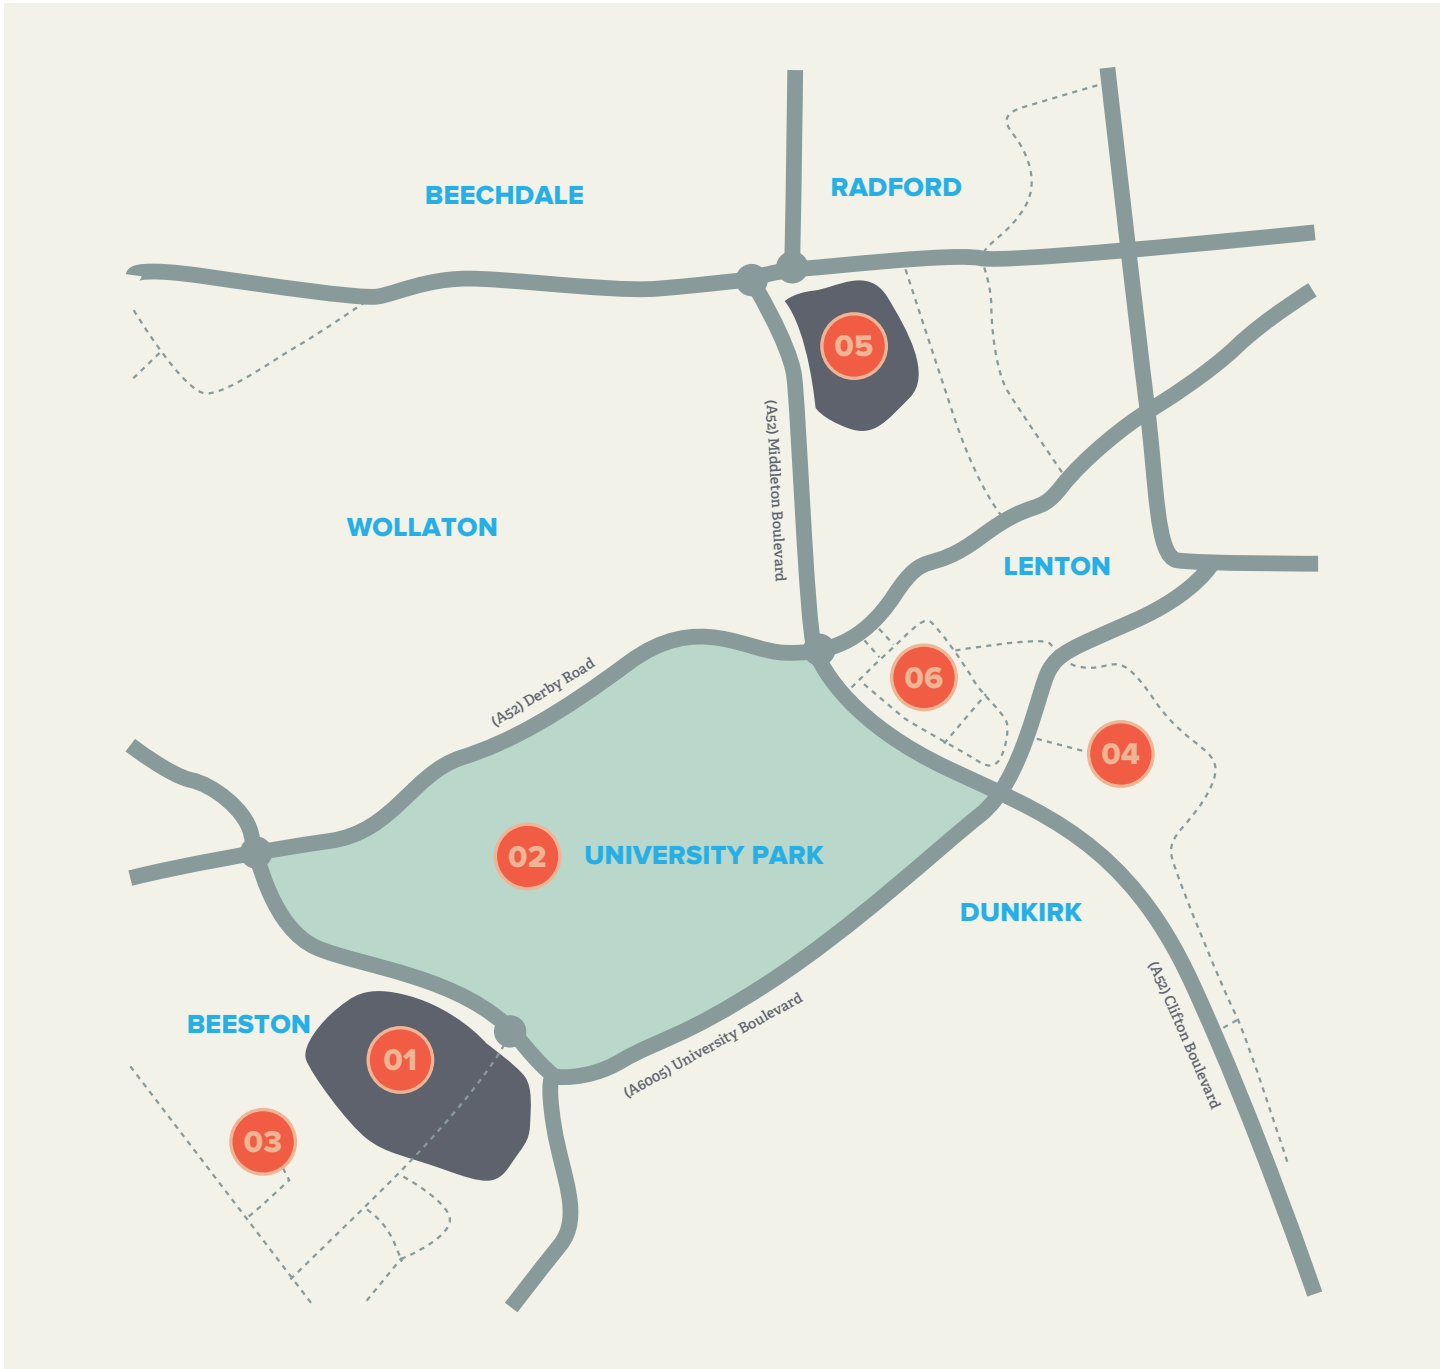

BROADGATE PARK

MAP

Location Names

-
- | | | | |
|--------------------------|---------------------------|------------------------|--------------------------|
| 01 Broadgate Park | 02 University Park | 03 Albion House | 04 Cloister House |
| 05 Jubilee Campus | 06 QMC | | |