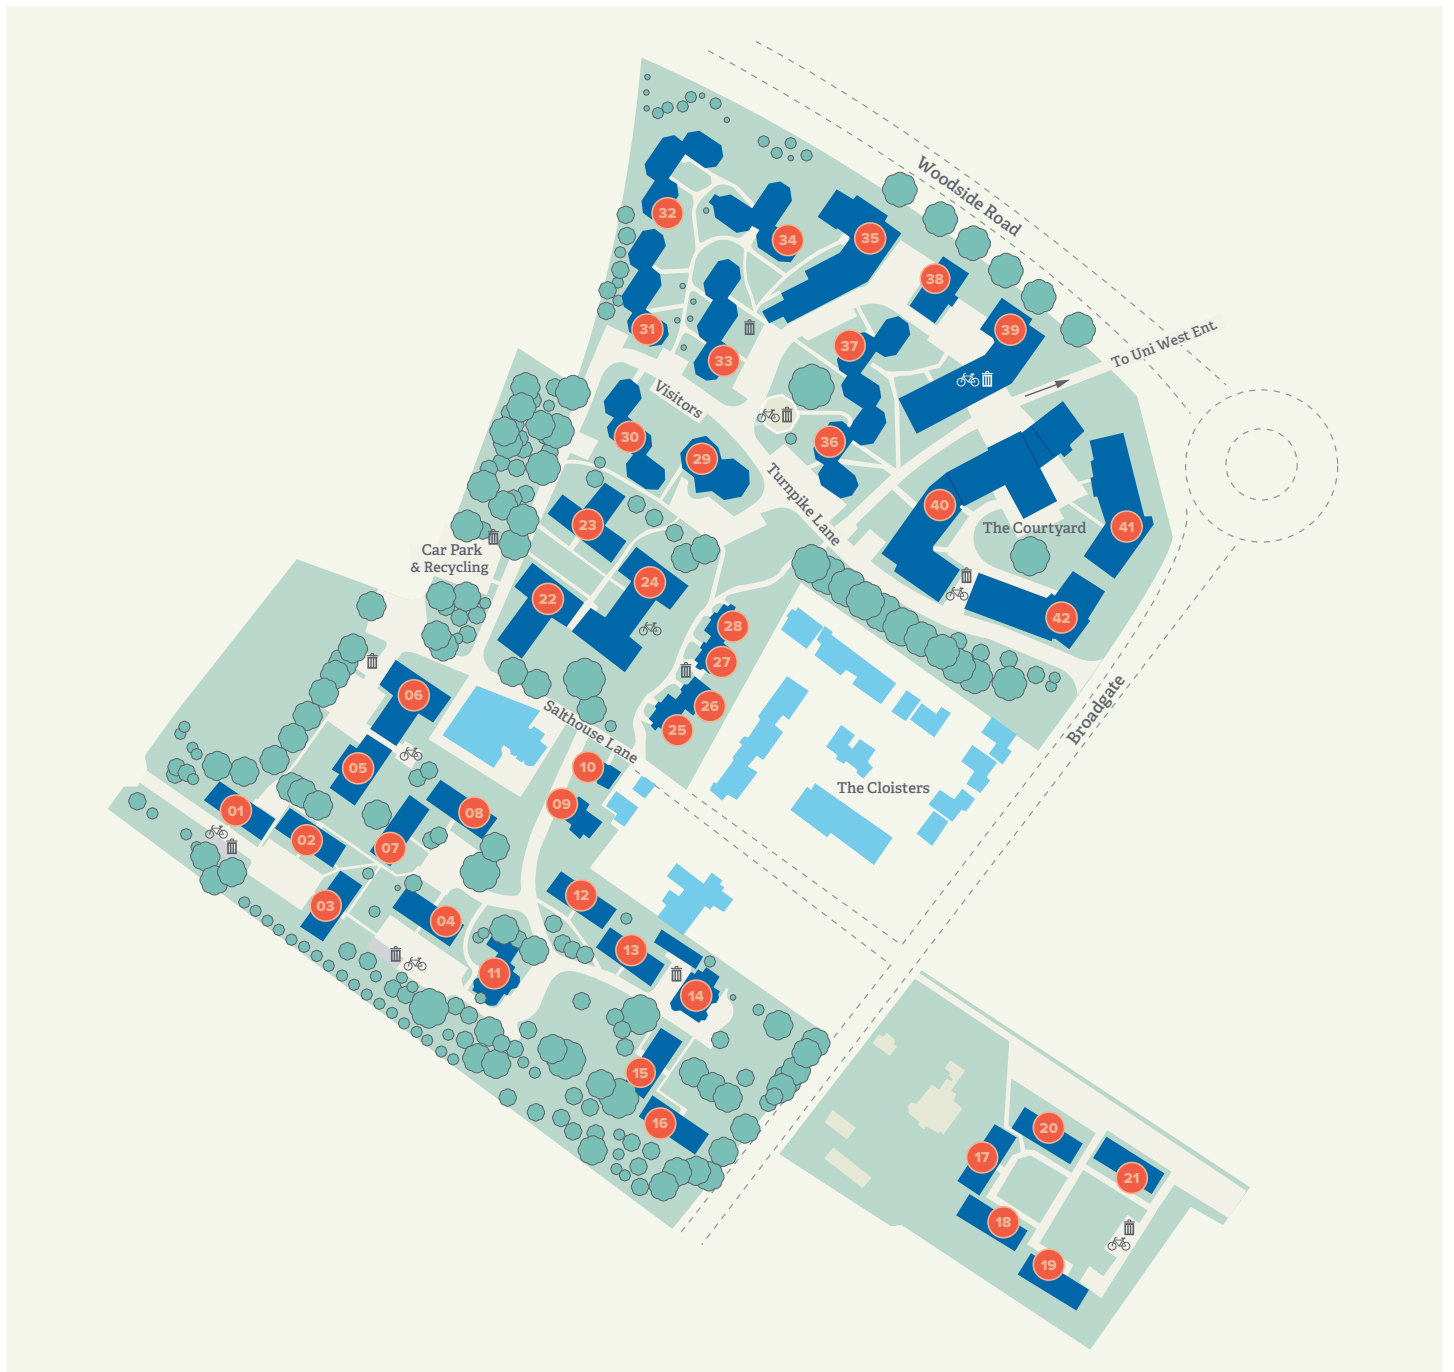

BROADGATE PARK

MAP

Building Names

1 Hawthorns	12 Rowans	23 Hazels	33 Conifers
2 Limes	13 Beeches	24 Mulberries	34 Coppers
3 Chestnuts	14 Pines	25 Salthouse Close 1/2	35 Alders
4 Birches	15 Firs	26 Salthouse Close 3/4	36 Alpines
5 Maples	16 Elms	27 Salthouse Close 5/6	37 Magnolia
6 Junipers	17 Planes	28 Salthouse Close 7/8	38 Lilies
7 Cedars	18 Walnuts	29 Reception Broadgate Park Centre	39 Hemlocks
8 Hollies	19 Sycamores	30 Acorns	40 Redwoods
9 5A Salthouse Lane	20 Poplars	31 Cherries	41 Spruces
10 5 Salthouse Lane	21 Willows	32 Spindles	42 Larches
11 Oaks	22 Laurels		